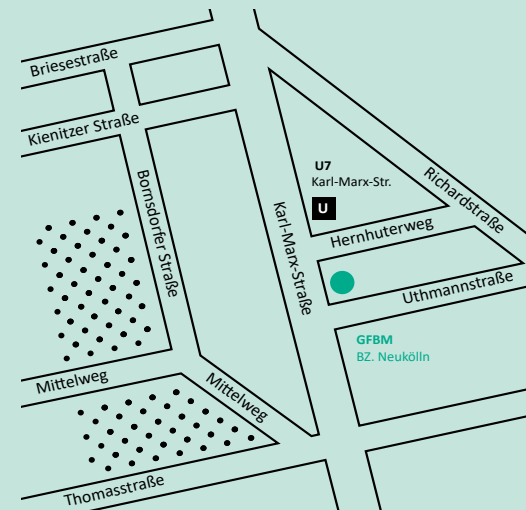

Location

Bildungszentrum Neukölln
Karl-Marx-Straße 163
12043 Berlin

CONTENT

The GFBM is commissioned by Jobcenter Berlin Neukölln to support you by learning the German language and by your professional inclusion.

How to get there

U Karl-Marx-Straße
U7